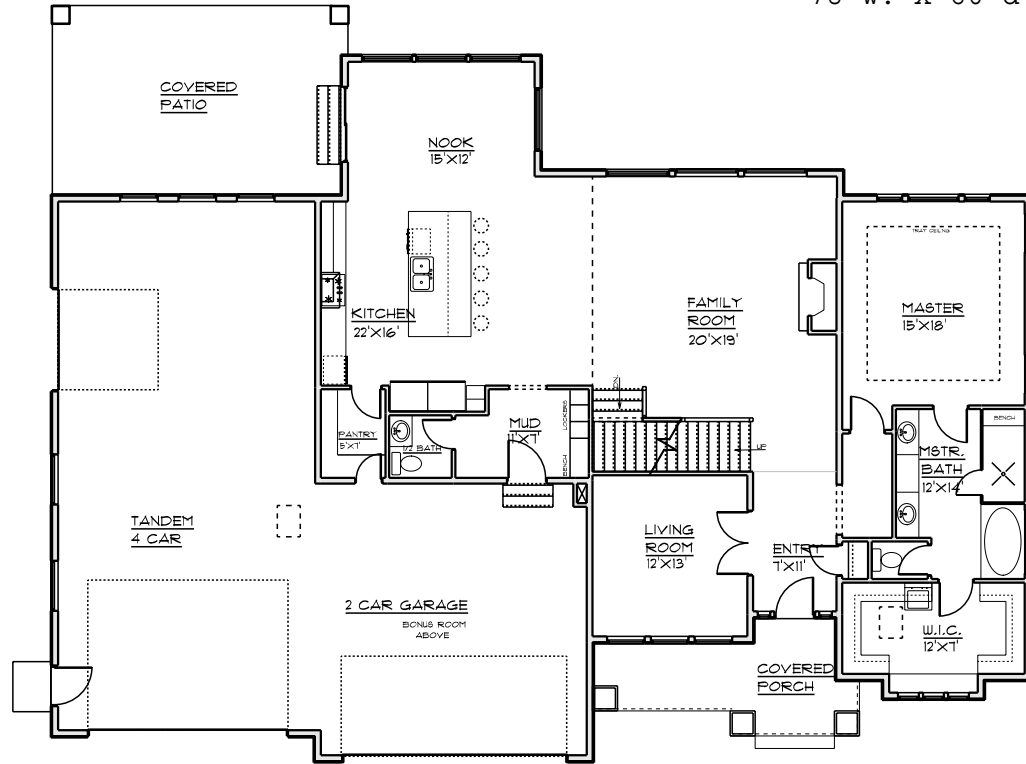

THE TAVEN

4 Bedroom 2.5 Bath - 5267 SqFt

78'w. x 60'd.

COVERED
PATIO ABOVE

Basement 2,170 sqft

Main Floor 2,034 sqft

Upper Floor 1,063 sqft