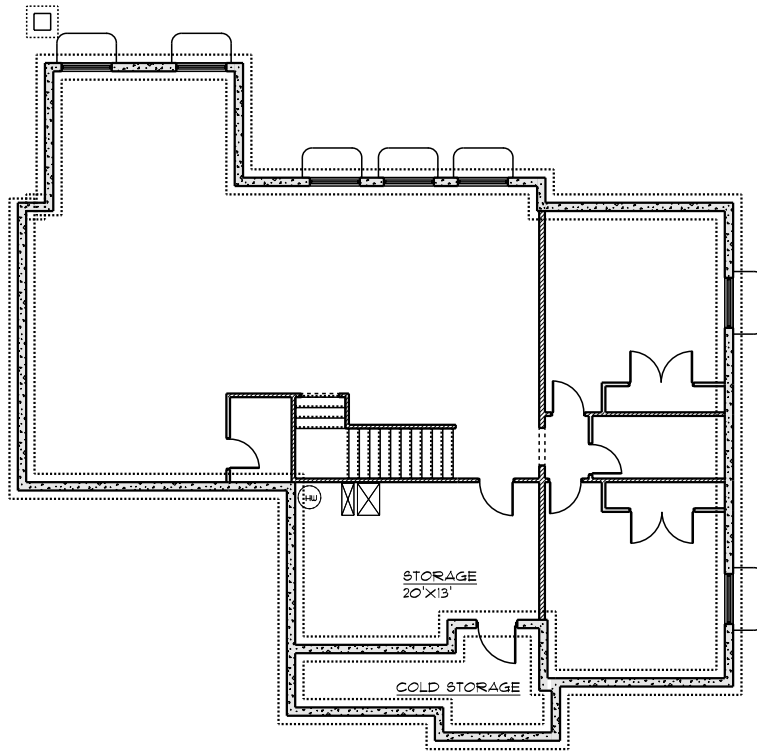

THE TAVEN

4 Bedroom 2.5 Bath - 5267 SqFt

78'w. x 60'd.

COVERED
PATIO ABOVE

Basement 2,170 sqft

Main Floor 2,034 sqft

Upper Floor 1,063 sqft