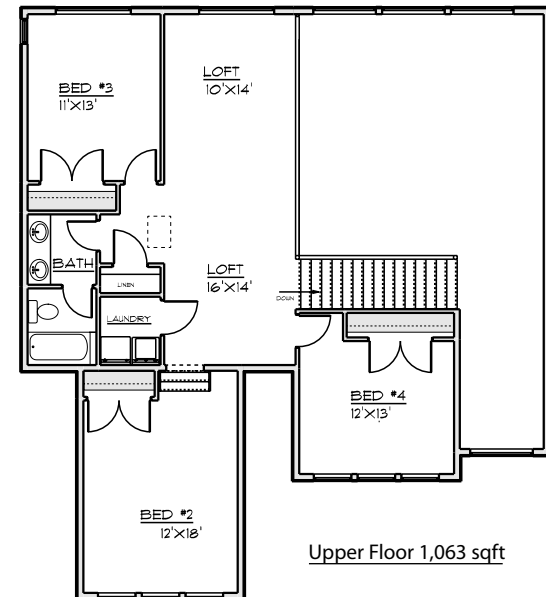

THE TAVEN

4 Bedroom 2.5 Bath - 5267 SqFt

78'w. x 60'd.

COVERED
PATIO ABOVE

Basement 2,170 sqft

Main Floor 2,034 sqft

Upper Floor 1,063 sqft