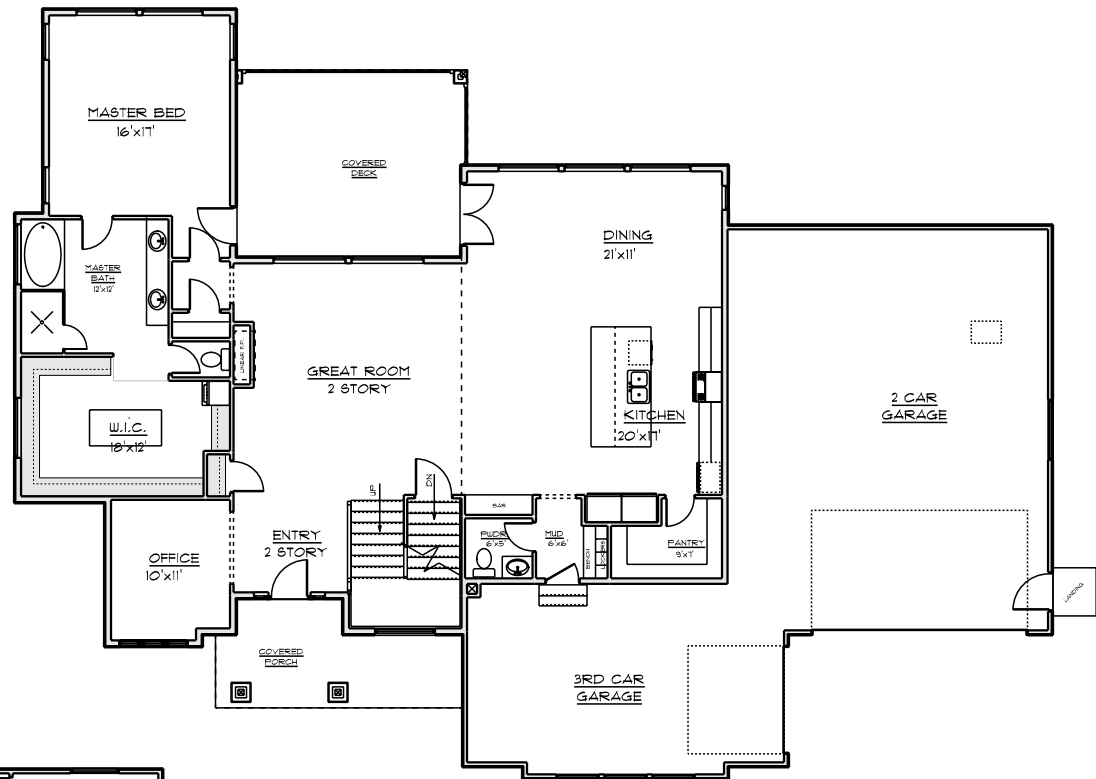

THE CHANNING

4 Bedroom 2.5 Bath - 5504 SqFt

72'w. x 55'd.

Basement 2,324 sqft

Main Floor 2,176 sqft

Upper Floor 1,006 sqft