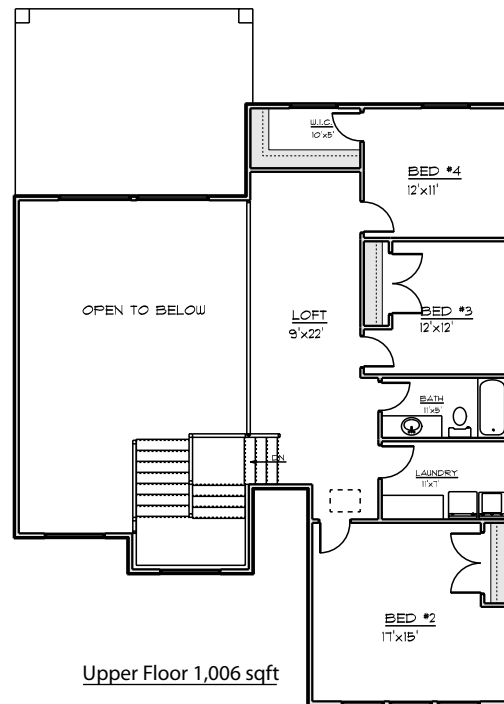

THE CHANNING

4 Bedroom 2.5 Bath - 5504 SqFt

72'w. x 55'd.

Basement 2,324 sqft

Main Floor 2,176 sqft

Upper Floor 1,006 sqft