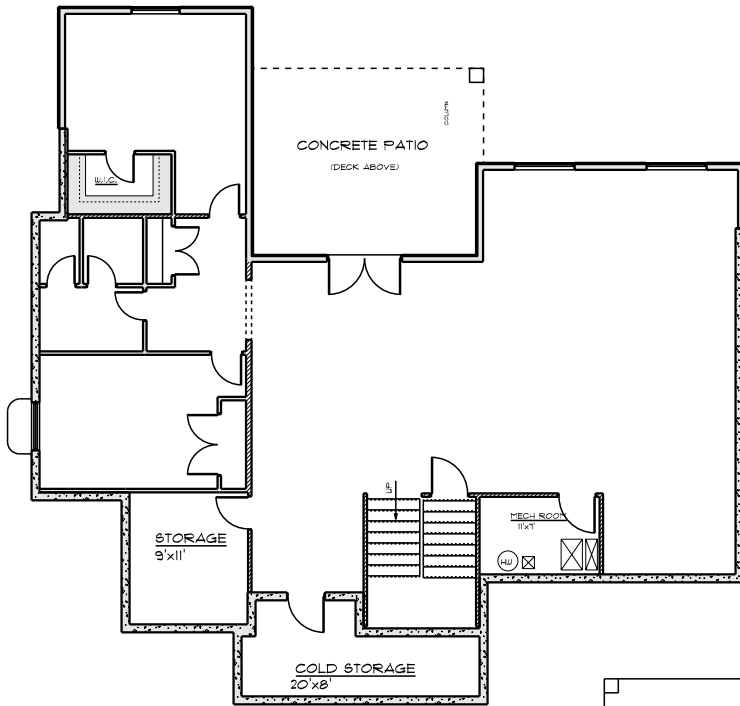

THE CHANNING

4 Bedroom 2.5 Bath - 5504 SqFt

72'w. x 55'd.

Basement 2,324 sqft

Main Floor 2,176 sqft

Upper Floor 1,006 sqft