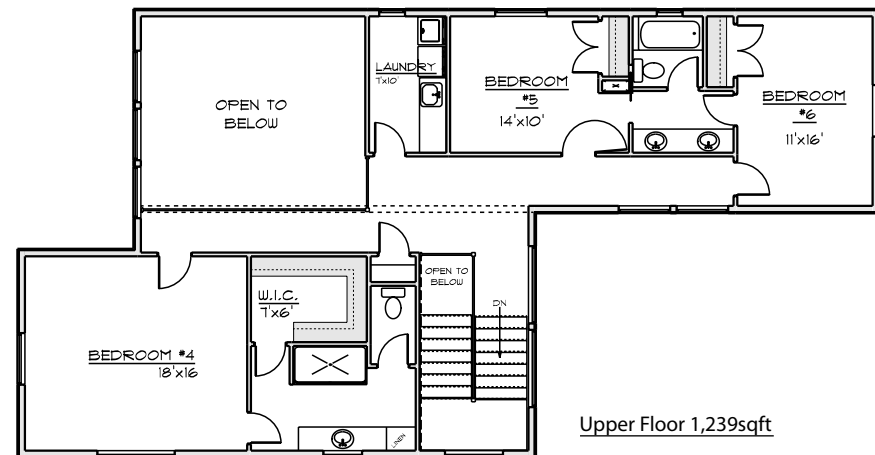

THE LEO

4 Bedroom 3.5 Bath - 5745 SqFt

55'w. x 92'd.

Basement 2,310 sqft

Main Floor 2,196 sqft

Upper Floor 1,239sqft