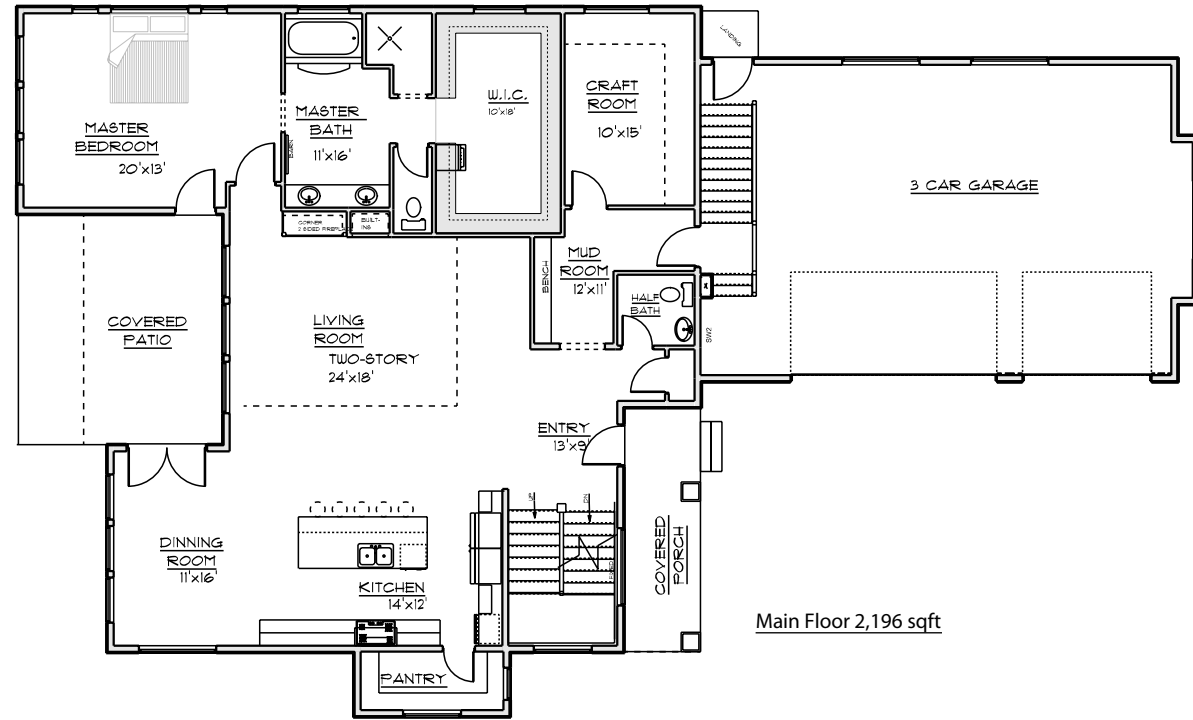

THE LEO

4 Bedroom 3.5 Bath - 5745 SqFt

55'w. x 92'd.

Basement 2,310 sqft

Main Floor 2,196 sqft

Upper Floor 1,239sqft