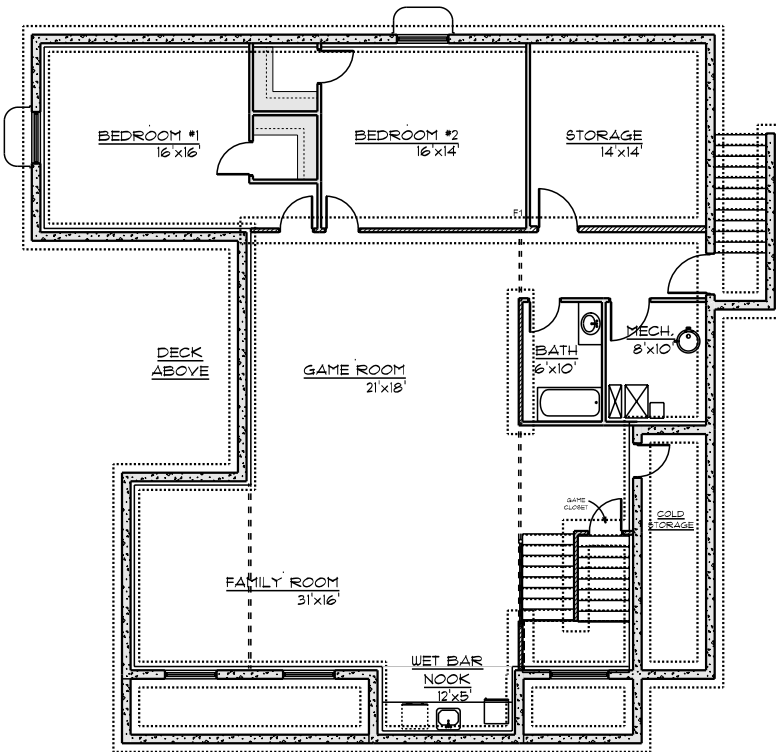

THE LEO

4 Bedroom 3.5 Bath - 5745 SqFt

55'w. x 92'd.

Basement 2,310 sqft

Main Floor 2,196 sqft

Upper Floor 1,239sqft