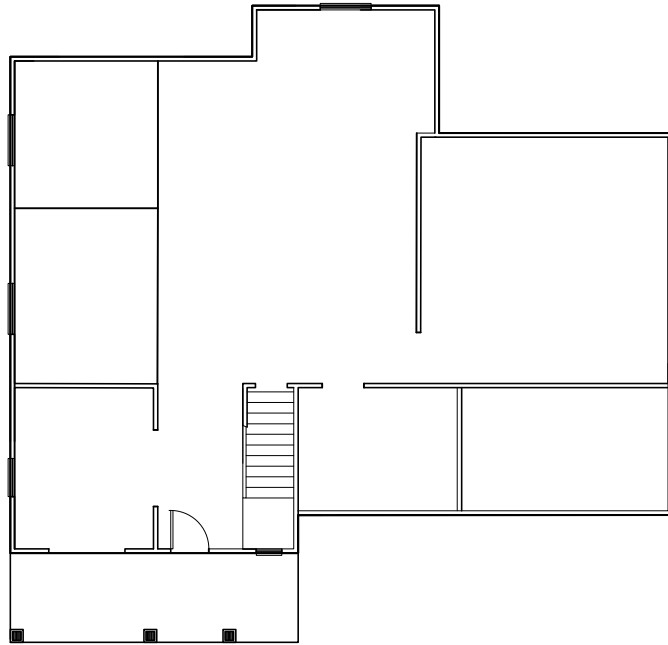

THE KARSEN

4 Bedroom 2.5 Bath - 4994 SqFt

65'w. x 61'd.

Basement - 1925 Sqft

Main Floor Plan - 1888 Sqft

Upper Floor Plan - 1181 Sqft

THE BUILDING GROUP

Home Rendering and floor plan are subject to change with out notice.