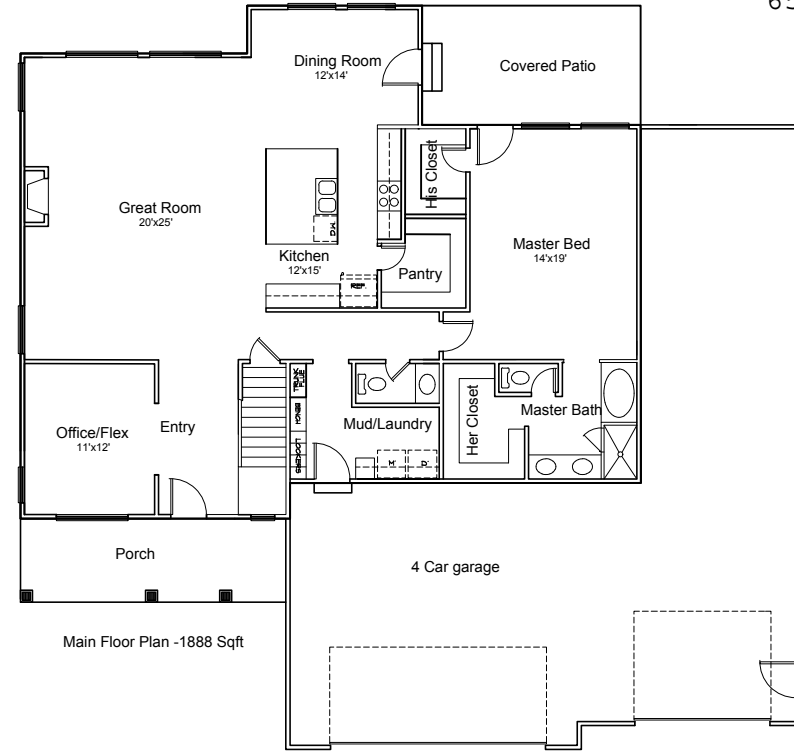

THE KARSEN

4 Bedroom 2.5 Bath - 4994 SqFt

65'w. x 61'd.

Basement - 1925 Sqft

Main Floor Plan - 1888 Sqft

Upper Floor Plan - 1181 Sqft

THE BUILDING GROUP

Home Rendering and floor plan are subject to change with out notice.