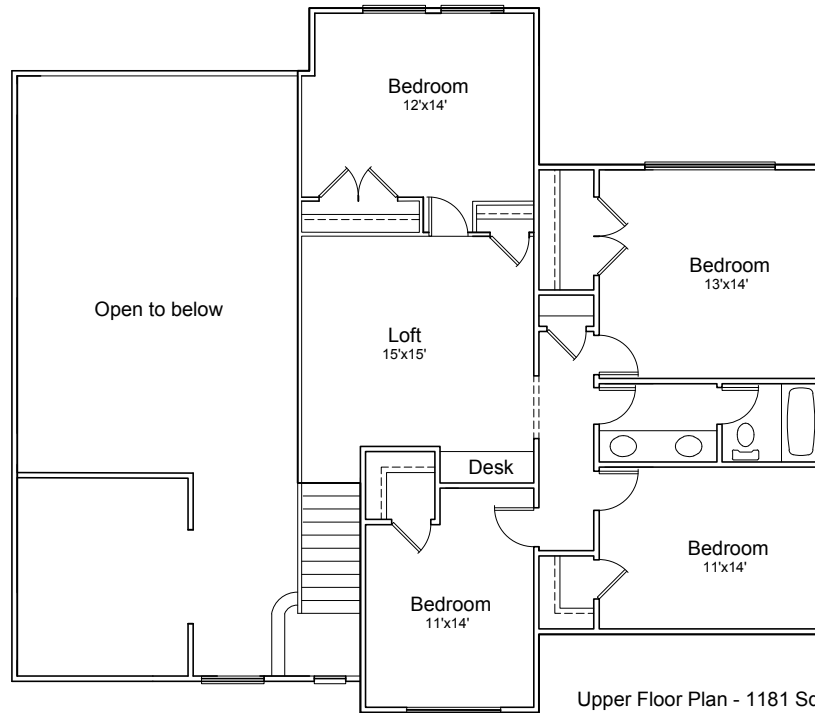

THE KARSEN

4 Bedroom 2.5 Bath - 4994 SqFt

65'w. x 61'd.

Basement - 1925 Sqft

Main Floor Plan - 1888 Sqft

Upper Floor Plan - 1181 Sqft

THE BUILDING GROUP

Home Rendering and floor plan are subject to change with out notice.