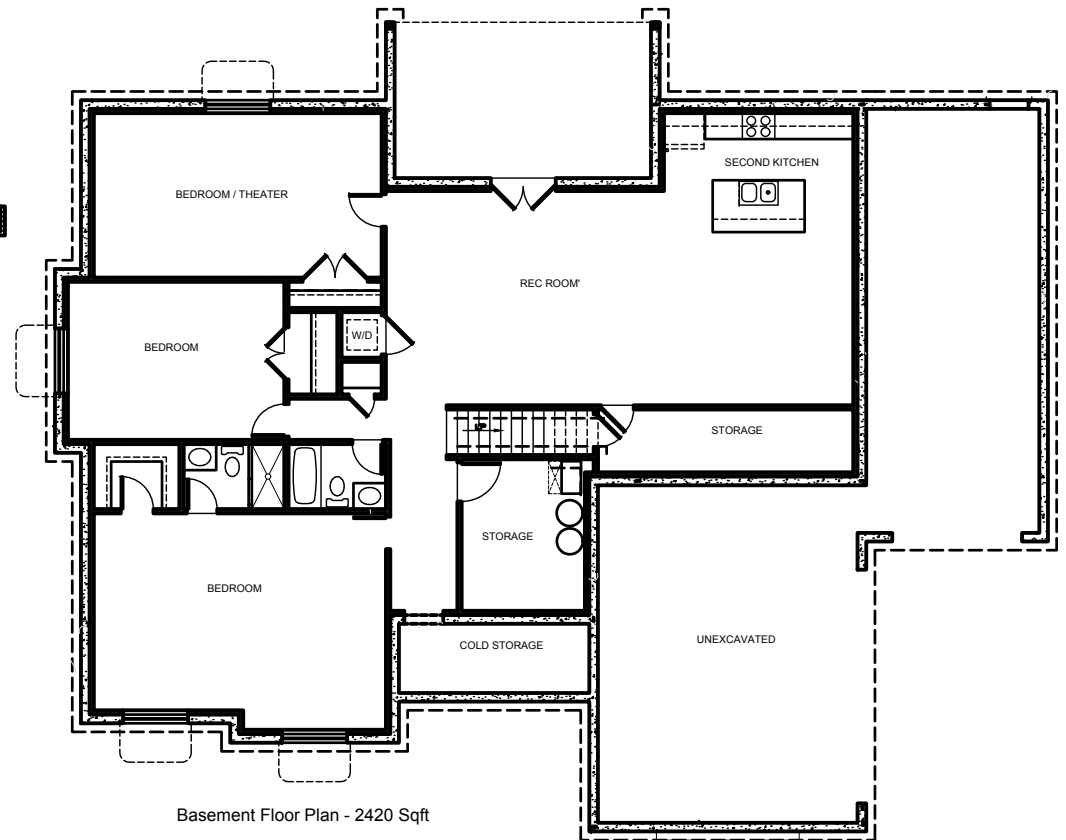

THE SHELLEY

7 Bedroom 5.5 Bath - 5430 SqFt

76'w. x 57'd.

Main Floor Plan - 2340 Sqft

Bonus Room' - 670 Sqft

Basement Floor Plan - 2420 Sqft

THE BUILDING GROUP