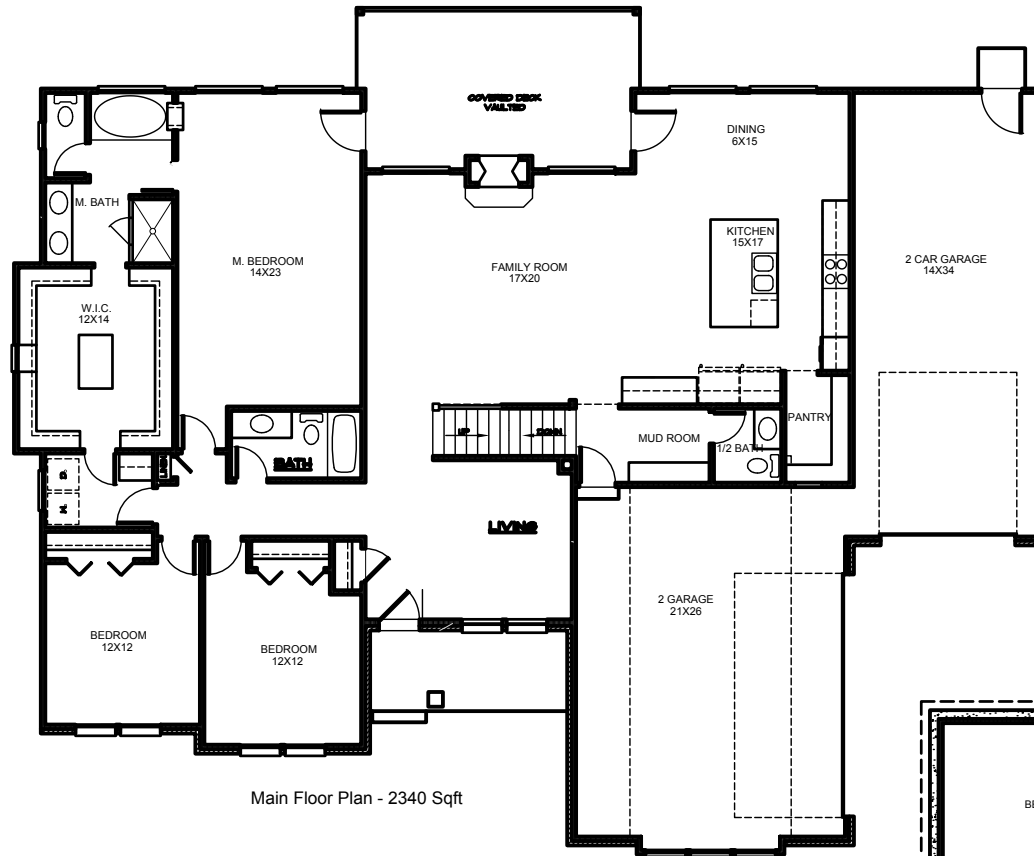

THE SHELLEY

7 Bedroom 5.5 Bath - 5430 SqFt

76'w. x 57'd.

Main Floor Plan - 2340 Sqft

Bonus Room' - 670 Sqft

Basement Floor Plan - 2420 Sqft

THE BUILDING GROUP