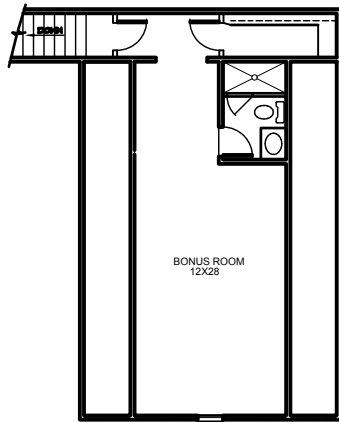

THE SHELLEY

7 Bedroom 5.5 Bath - 5430 SqFt

76'w. x 57'd.

Main Floor Plan - 2340 Sqft

Bonus Room' - 670 Sqft

Basement Floor Plan - 2420 Sqft

THE BUILDING GROUP