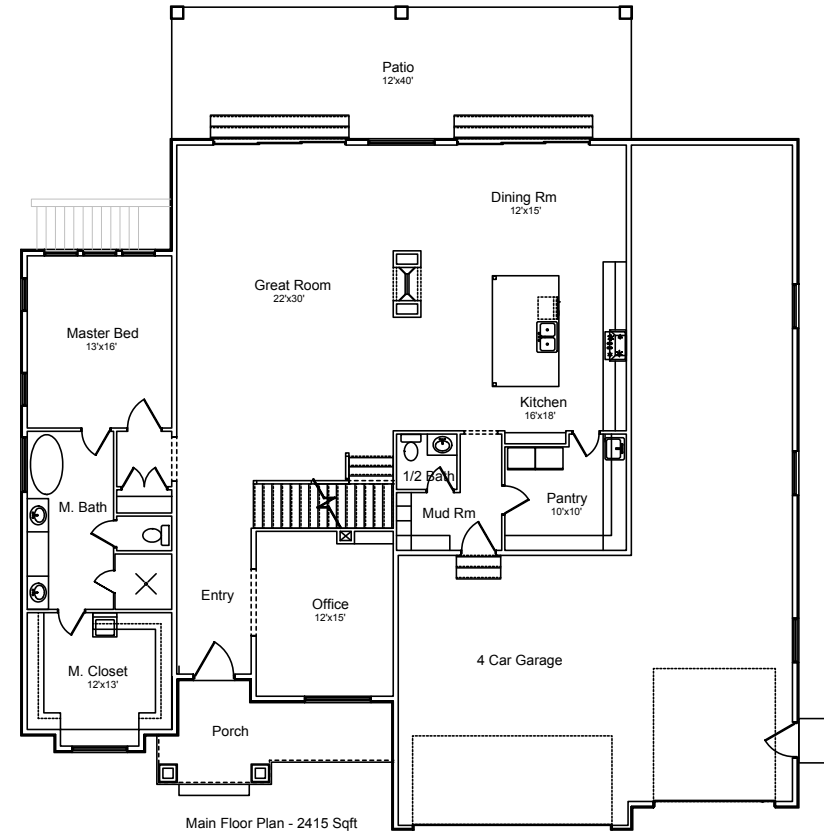

The Titan

6 Bedroom 4.5 Bath - 6287 SqFt

70'w. x 62'd.

Basement Floor Plan - 2551 Sqft

Upper Floor Plan - 1321 Sqft

Main Floor Plan - 2415 Sqft