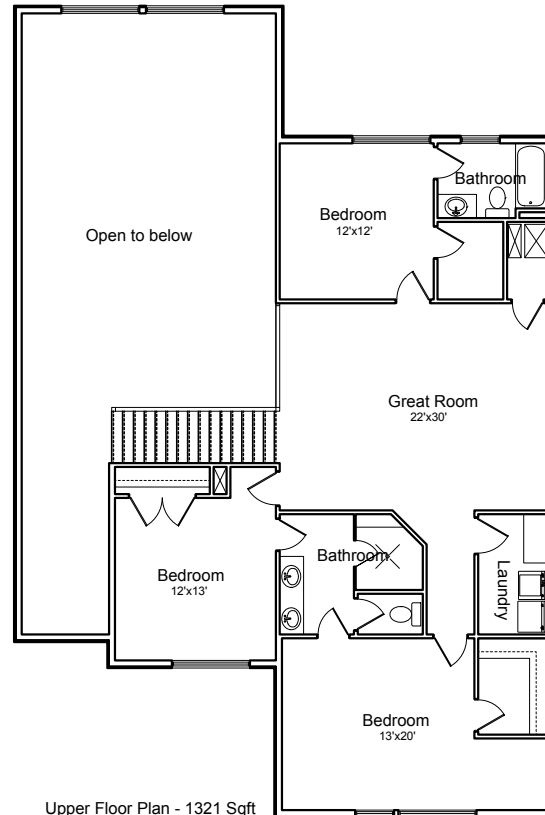

The Titan

6 Bedroom 4.5 Bath - 6287 SqFt

70'w. x 62'd.

Basement Floor Plan - 2551 Sqft

Upper Floor Plan - 1321 Sqft

Main Floor Plan - 2415 Sqft