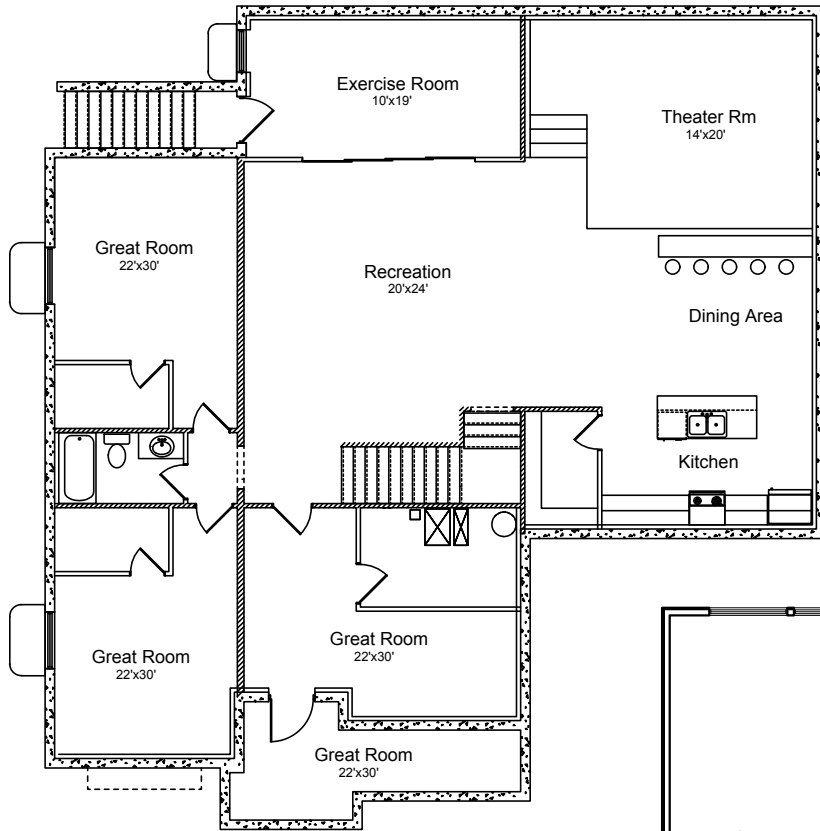

The Titan

6 Bedroom 4.5 Bath - 6287 SqFt

70'w. x 62'd.

Basement Floor Plan - 2551 Sqft

Upper Floor Plan - 1321 Sqft

Main Floor Plan - 2415 Sqft