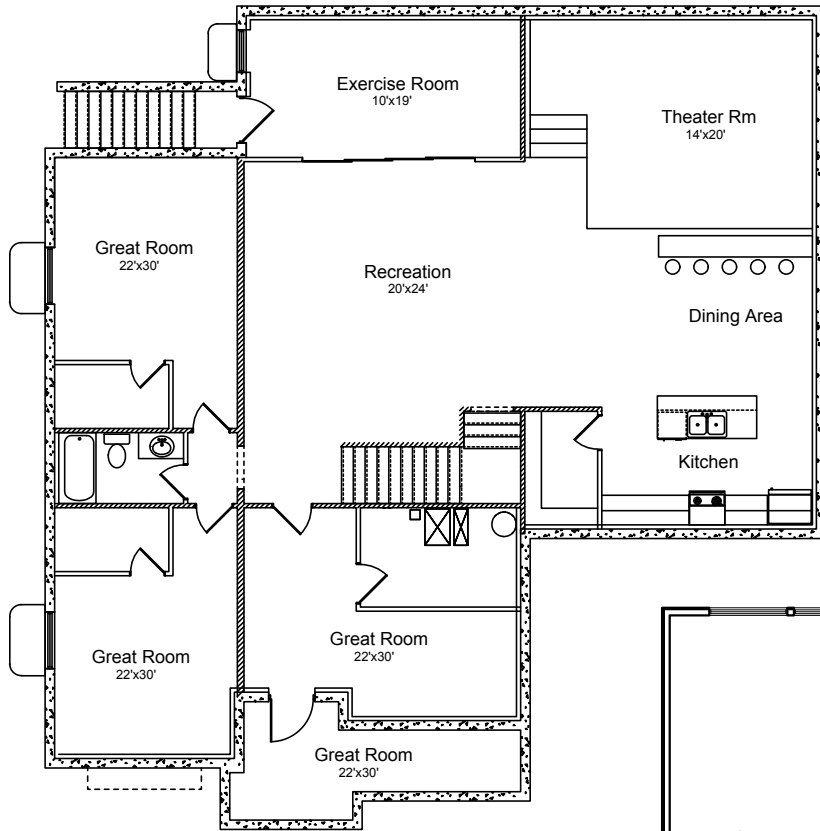

THE TITUS

6 Bedroom 4.5 Bath - 6287 SqFt

70'w. x 62'd.

Basement Floor Plan - 2551 Sqft

Upper Floor Plan - 1321 Sqft

Main Floor Plan - 2415 Sqft