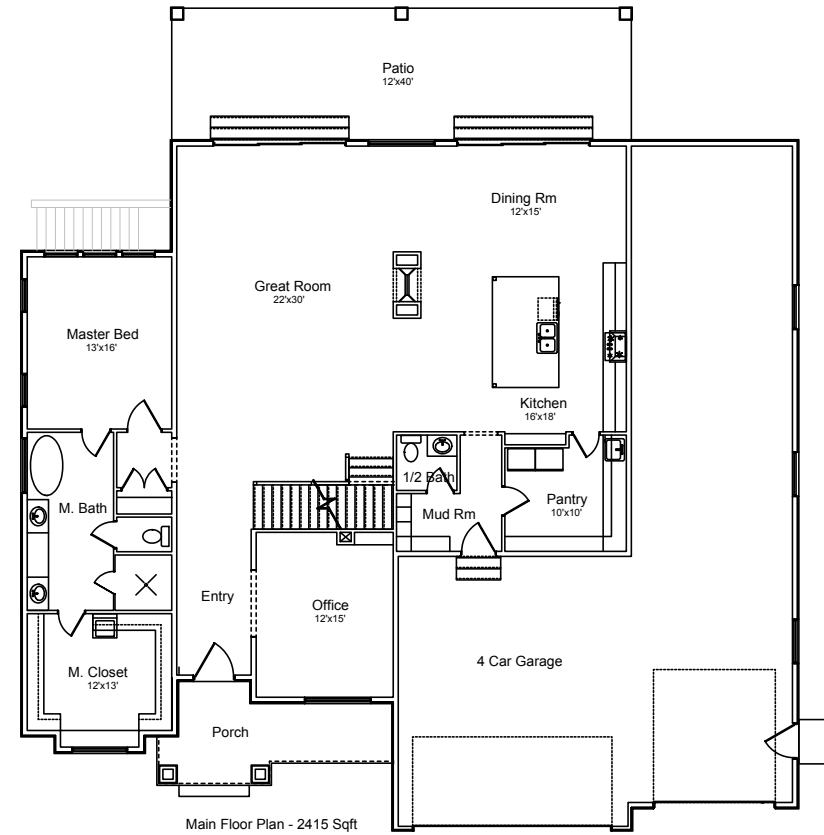

THE TITUS

6 Bedroom 4.5 Bath - 6287 SqFt

70'w. x 62'd.

Basement Floor Plan - 2551 Sqft

Upper Floor Plan - 1321 Sqft

Main Floor Plan - 2415 Sqft