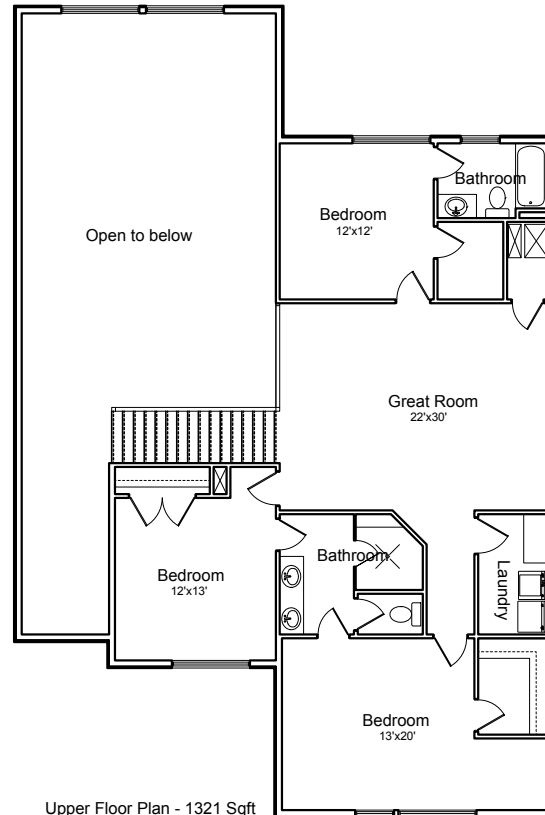

THE TITUS

6 Bedroom 4.5 Bath - 6287 SqFt

70'w. x 62'd.

Basement Floor Plan - 2551 Sqft

Upper Floor Plan - 1321 Sqft

Main Floor Plan - 2415 Sqft